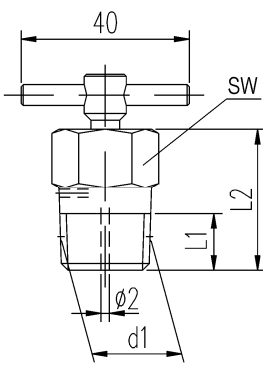

Mounting accessories, vent valves and screw plugs

Accessory	Connections				Material	Part no.
	d1	L1 [mm]	L2 [mm]	SW		
Vent valve With hose nipple for tube Ø 7 mm	1/4 NPT	10,2	32	17	316Ti (1.4571)	VV-TN-02-SS

Accessory	Connections				Material	Part no.
	d1	L1 [mm]	L2 [mm]	SW		
Vent valve	1/4 NPT	10,2	34	19	1.0501	VV-TH-02-SC
					316L (1.4404)	VV-TH-02-SS
	3/8 NPT	10,4			1.0501	VV-TH-03-SC
					316L (1.4404)	VV-TH-03-SS
	1/2 NPT	13,6		22	1.0501	VV-TH-04-SC
					316L (1.4404)	VV-TH-04-SS

Accessory	Connections				Material	Part no.	
	d1	L1 [mm]	L2 [mm]	SW			
Vent valve	1/4 NPT	10,2	28	14	1.0501	VV-VS-02-SC	
					316L (1.4404)	VV-VS-02-SS	
	3/8 NPT	10,4		19	1.0501	VV-VS-03-SC	
					316L (1.4404)	VV-VS-03-SS	
	1/2 NPT	13,6			22	1.0501	VV-VS-04-SC
						316L (1.4404)	VV-VS-04-SS

Accessory	Connections				Material	Part no.	
	d1	L1 [mm]	L2 [mm]	SW			
Screw plug	1/4 NPT	10,2	22	14	1.0501	PLUG-02-SC	
					316L (1.4404)	PLUG-02-SS	
	3/8 NPT	10,4		19	1.0501	PLUG-03-SC	
					316L (1.4404)	PLUG-03-SS	
	1/2 NPT	13,6			22	1.0501	PLUG-04-SC
						316L (1.4404)	PLUG-04-SS