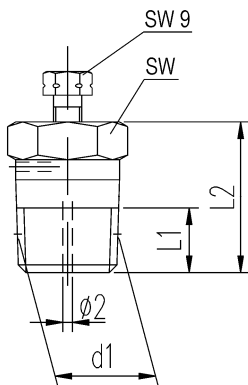

Mounting accessories, vent valves and screw plugs

Accessory	Connections				Material	Part no.
	d1	L1 [mm]	L2 [mm]	SW		
Vent valve With hose nipple for tube Ø 7 mm	1/4 NPT	10,2	32	17	316Ti (1.4571)	VV-TN-02-SS

Accessory	Connections				Material	Part no.
	d1	L1 [mm]	L2 [mm]	SW		
Vent valve	1/4 NPT	10,2	34	19	1.0501	VV-TH-02-SC
					316L (1.4404)	VV-TH-02-SS
	3/8 NPT	10,4			1.0501	VV-TH-03-SC
					316L (1.4404)	VV-TH-03-SS
	1/2 NPT	13,6		22	1.0501	VV-TH-04-SC
					316L (1.4404)	VV-TH-04-SS

Accessory	Connections				Material	Part no.	
	d1	L1 [mm]	L2 [mm]	SW			
Vent valve	1/4 NPT	10,2	28	14	1.0501	VV-VS-02-SC	
					316L (1.4404)	VV-VS-02-SS	
	3/8 NPT	10,4		19	1.0501	VV-VS-03-SC	
					316L (1.4404)	VV-VS-03-SS	
	1/2 NPT	13,6			22	1.0501	VV-VS-04-SC
						316L (1.4404)	VV-VS-04-SS

Accessory	Connections				Material	Part no.	
	d1	L1 [mm]	L2 [mm]	SW			
Screw plug	1/4 NPT	10,2	22	14	1.0501	PLUG-02-SC	
					316L (1.4404)	PLUG-02-SS	
	3/8 NPT	10,4		19	1.0501	PLUG-03-SC	
					316L (1.4404)	PLUG-03-SS	
	1/2 NPT	13,6			22	1.0501	PLUG-04-SC
						316L (1.4404)	PLUG-04-SS