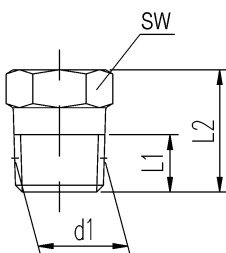

Mounting accessories, vent valves and screw plugs

Accessory	Connections				Material	Part no.
	d1	L1 [mm]	L2 [mm]	SW		
Vent valve With hose nipple for tube Ø 7 mm	1/4 NPT	10,2	32	17	316Ti (1.4571)	VV-TN-02-SS

Accessory	Connections				Material	Part no.
	d1	L1 [mm]	L2 [mm]	SW		
Vent valve	1/4 NPT	10,2	34	19	1.0501	VV-TH-02-SC
					316L (1.4404)	VV-TH-02-SS
	3/8 NPT	10,4			1.0501	VV-TH-03-SC
					316L (1.4404)	VV-TH-03-SS
	1/2 NPT	13,6		22	1.0501	VV-TH-04-SC
					316L (1.4404)	VV-TH-04-SS

Accessory	Connections				Material	Part no.	
	d1	L1 [mm]	L2 [mm]	SW			
Vent valve	1/4 NPT	10,2	28	14	1.0501	VV-VS-02-SC	
					316L (1.4404)	VV-VS-02-SS	
	3/8 NPT	10,4		19	1.0501	VV-VS-03-SC	
					316L (1.4404)	VV-VS-03-SS	
	1/2 NPT	13,6			22	1.0501	VV-VS-04-SC
						316L (1.4404)	VV-VS-04-SS

Accessory	Connections				Material	Part no.	
	d1	L1 [mm]	L2 [mm]	SW			
Screw plug	1/4 NPT	10,2	22	14	1.0501	PLUG-02-SC	
					316L (1.4404)	PLUG-02-SS	
	3/8 NPT	10,4		19	1.0501	PLUG-03-SC	
					316L (1.4404)	PLUG-03-SS	
	1/2 NPT	13,6			22	1.0501	PLUG-04-SC
						316L (1.4404)	PLUG-04-SS