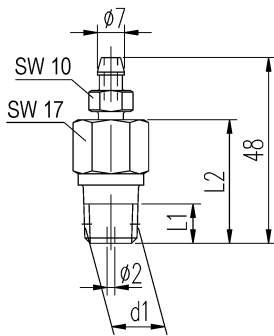

Mounting accessories, vent valves and screw plugs

Accessory	Connections				Material	Part no.
	d1	L1 [mm]	L2 [mm]	SW		
Vent valve With hose nipple for tube Ø 7 mm	1/4 NPT	10,2	32	17	316Ti (1.4571)	VV-TN-02-SS

Accessory	Connections				Material	Part no.
	d1	L1 [mm]	L2 [mm]	SW		
Vent valve	1/4 NPT	10,2	34	19	1.0501	VV-TH-02-SC
					316L (1.4404)	VV-TH-02-SS
	3/8 NPT	10,4			1.0501	VV-TH-03-SC
					316L (1.4404)	VV-TH-03-SS
	1/2 NPT	13,6		22	1.0501	VV-TH-04-SC
					316L (1.4404)	VV-TH-04-SS

Accessory	Connections				Material	Part no.	
	d1	L1 [mm]	L2 [mm]	SW			
Vent valve	1/4 NPT	10,2	28	14	1.0501	VV-VS-02-SC	
					316L (1.4404)	VV-VS-02-SS	
	3/8 NPT	10,4		19	1.0501	VV-VS-03-SC	
					316L (1.4404)	VV-VS-03-SS	
	1/2 NPT	13,6			22	1.0501	VV-VS-04-SC
						316L (1.4404)	VV-VS-04-SS

Accessory	Connections				Material	Part no.	
	d1	L1 [mm]	L2 [mm]	SW			
Screw plug	1/4 NPT	10,2	22	14	1.0501	PLUG-02-SC	
					316L (1.4404)	PLUG-02-SS	
	3/8 NPT	10,4		19	1.0501	PLUG-03-SC	
					316L (1.4404)	PLUG-03-SS	
	1/2 NPT	13,6			22	1.0501	PLUG-04-SC
						316L (1.4404)	PLUG-04-SS